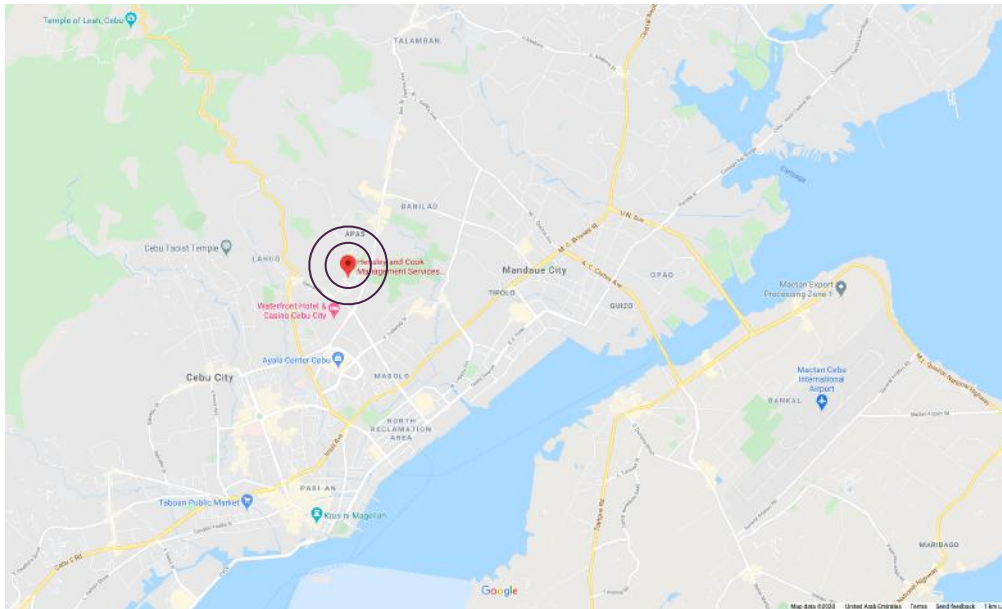

LOCATION MAP_

How to get to CRESCO Accounting-Philippines Office_

Coming from Mactan-Cebu International Airport

1. Take Lapu-Lapu Airport Rd to M.L. Quezon National Highway
2. Drive from Marcelo Fernan Bridge, U.N. Ave, A. S. Fortuna St and Banilad Rd/Gov. M. Cuenco Ave to Cebu City
3. Take Jose Maria del Mar St to Abad St

Office Address:

6th Floor, Mabuhay Tower,
Corner Jose Maria St. and Jose Abad Santos,
Cebu IT Park, Brgy Lahug
Cebu City, Cebu 6000
Philippines

Coming from Waterfront Hotel & Casino Cebu City (by Walk)

1. Head towards Cebu Asia Town IT Park Entrance via Salinas Drive
2. Turn right onto Salinas Drive Street Corner
3. Turn left onto Jose Maria del Mar Street
4. Destination will be on the left

Latitude, Longitude: 10.328204423225397, 123.90643179416656

Call us: +63 32 342 7737

Scan for Location