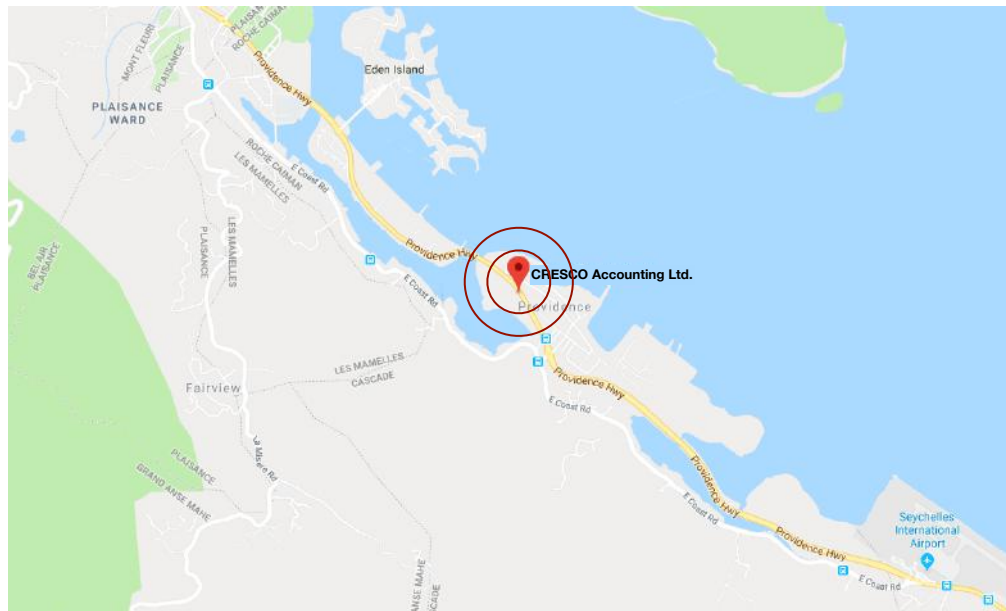

LOCATION MAP_

How to get to CRESCO Accounting Limited Seychelles Office_

Coming from Victoria

1. Take the 3rd exit from the round about
2. In 20 meters take a right turn,
3. In 15 meters take a right turn
4. Continue straight for 500 meters then take the first right to Oceanic House

Office Address:

CRESCO Accounting Limited
F02-04, Oceanic House
Providence Estate, Mahé
Seychelles

Coming from Seychelles International Airport

1. At the roundabout take the 1st exit on the left
2. In 20 meters take a right turn,
3. In 15 meters take a right turn
4. Continue straight for 500 meters then take the first right to Oceanic House

Latitude, Longitude: -4.653071919574002, 55.48479013403448

Call us: +248 467 1918

Scan for Location